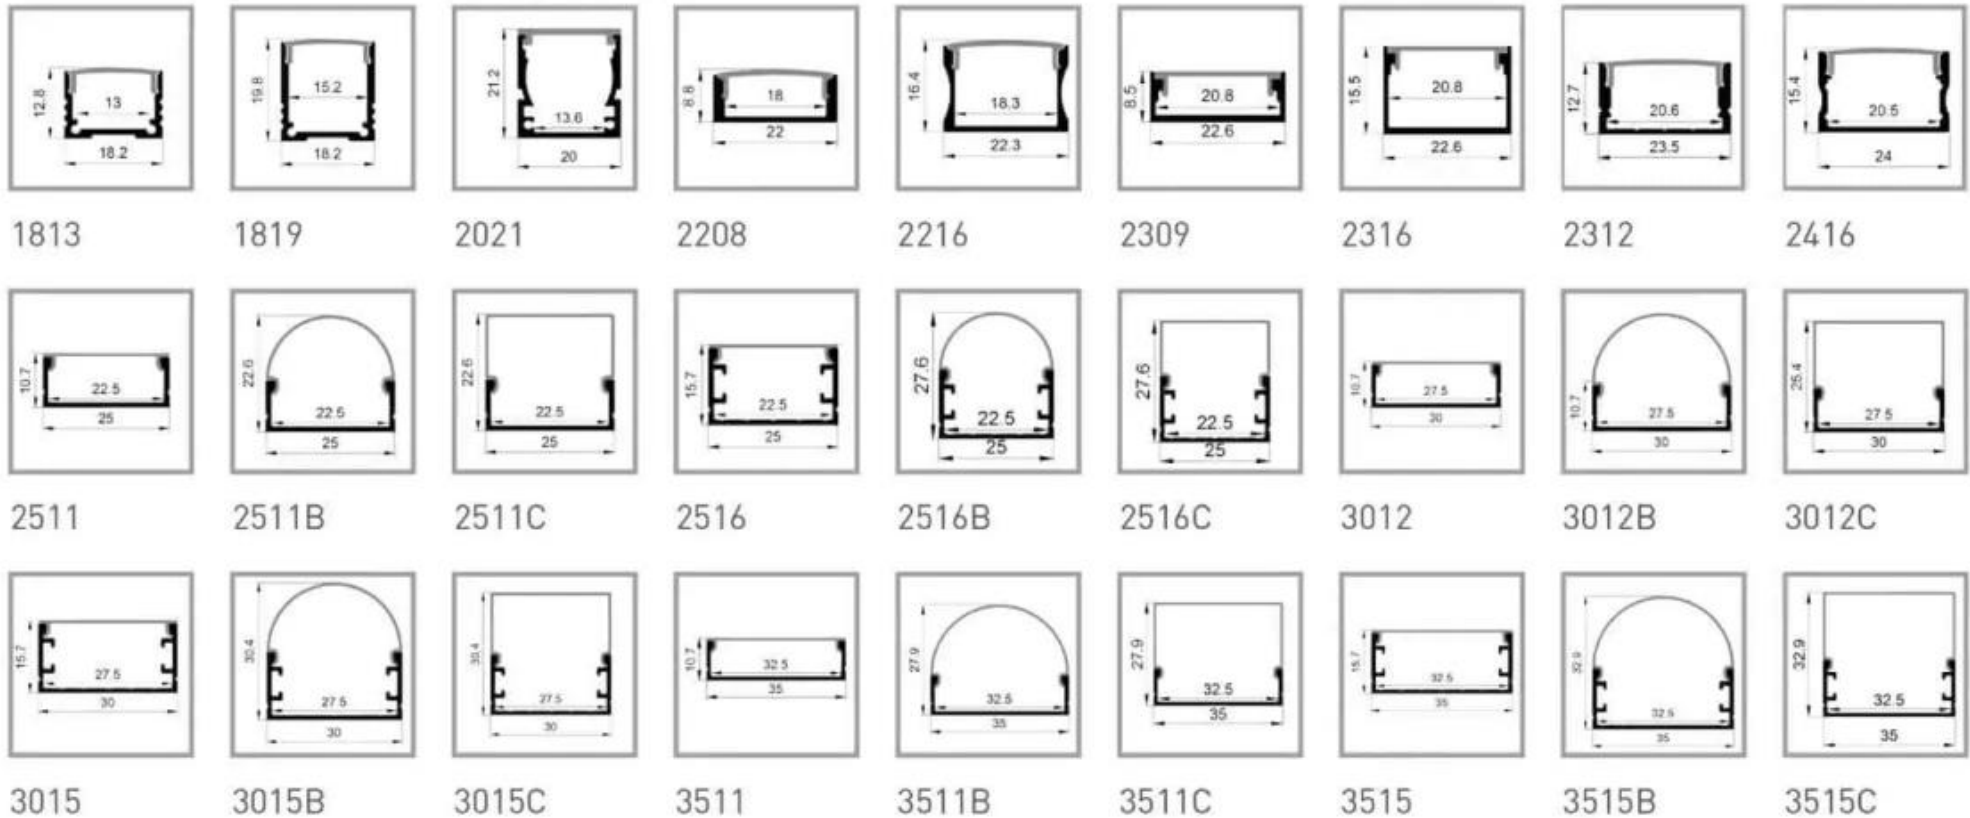

2019C

2326

2326B

2618

2618B

Surface Mount Aluminium LED Profiles

Lens options include White Opal Diffused, frosted and Water clear

Selector guide is for reference only. Please contact our office for full data sheets