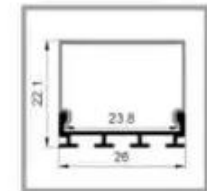

2019C

2326

2326B

2618

2618B

Surface Mount Aluminium LED Profiles

Lens options include White Opal Diffused, frosted and Water clear

Selector guide is for reference only. Please contact our office for full data sheets