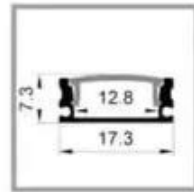

Surface Mount Aluminium LED Profiles

Our range of Surface mount Aluminium LED profiles encompass a choice of dimensions and lens styles.

1612C

1612E

1616R

1707C

1608

1613