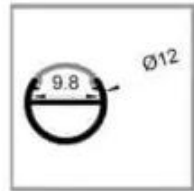

Surface Mount Aluminium LED Profiles

Our range of Surface mount Aluminium LED profiles encompass a choice of dimensions and lens styles.

1212B